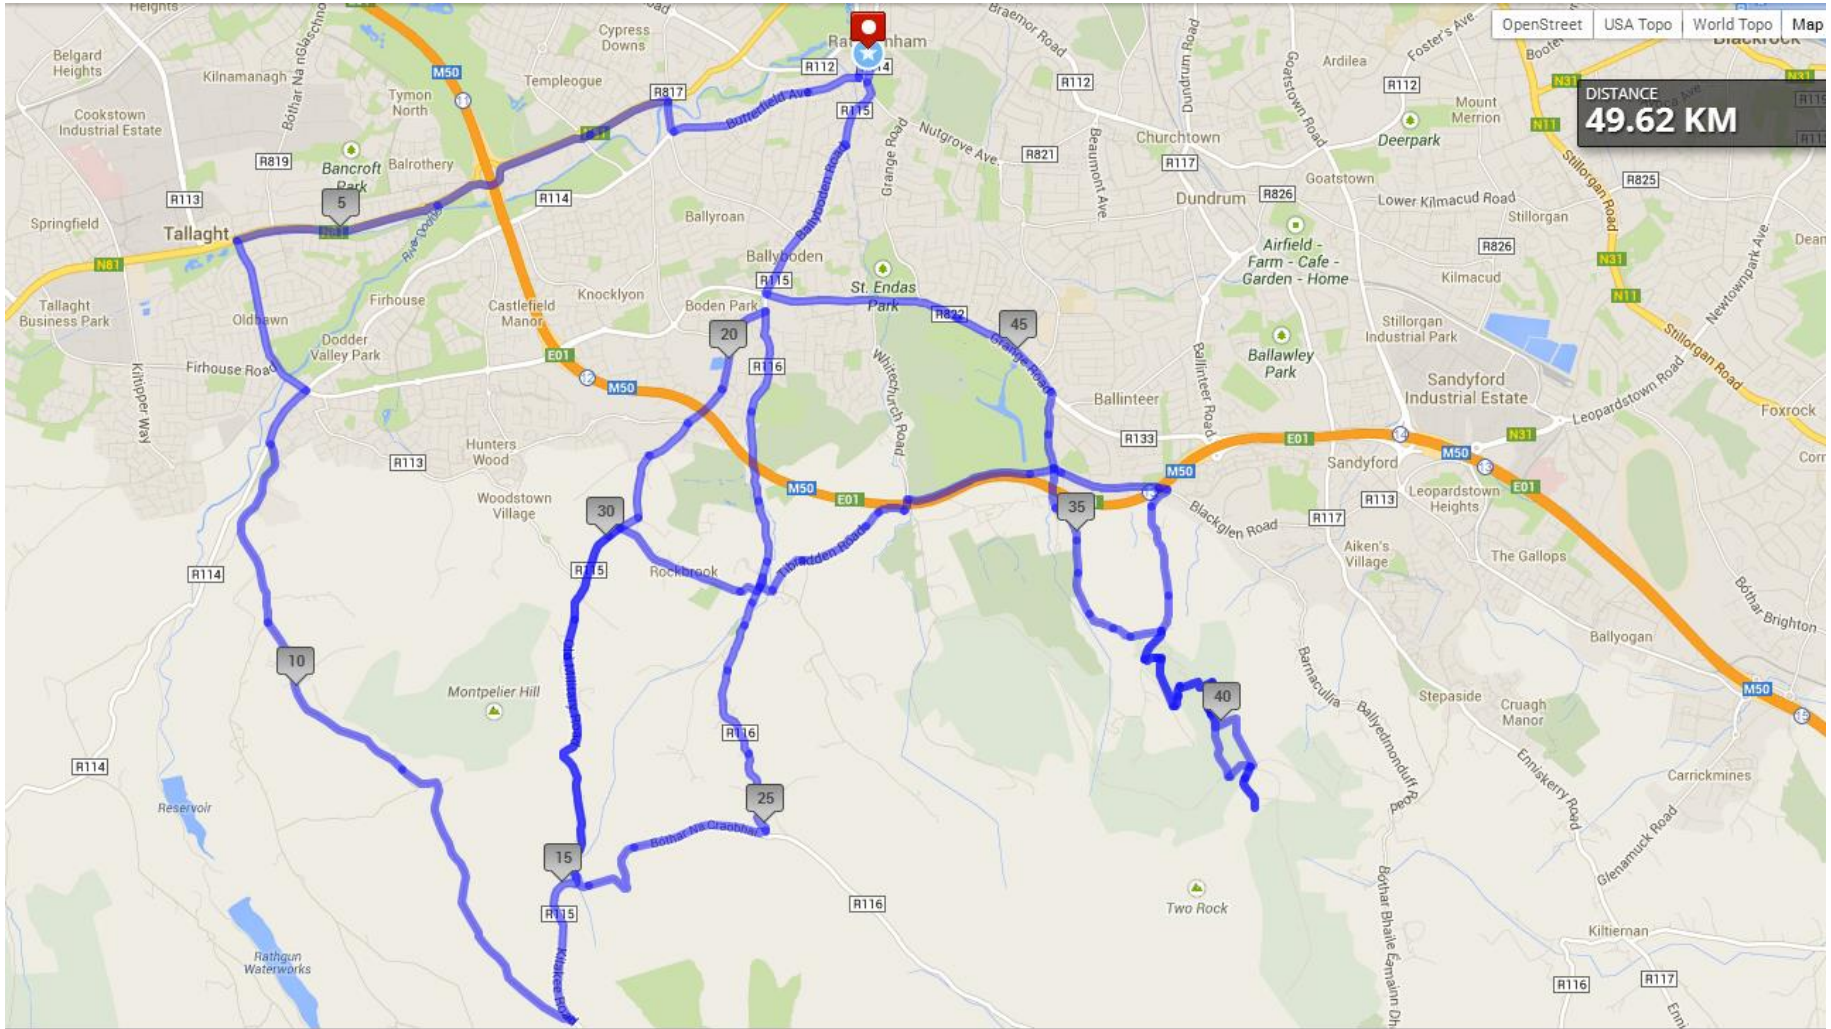

# FAST GROUP – 4 PEAKS

ion Show elevation with grades

Support

# Medium GROUP – 3 PEAKS

DISTANCE  
**49.62 KM**

Show elevation with grades