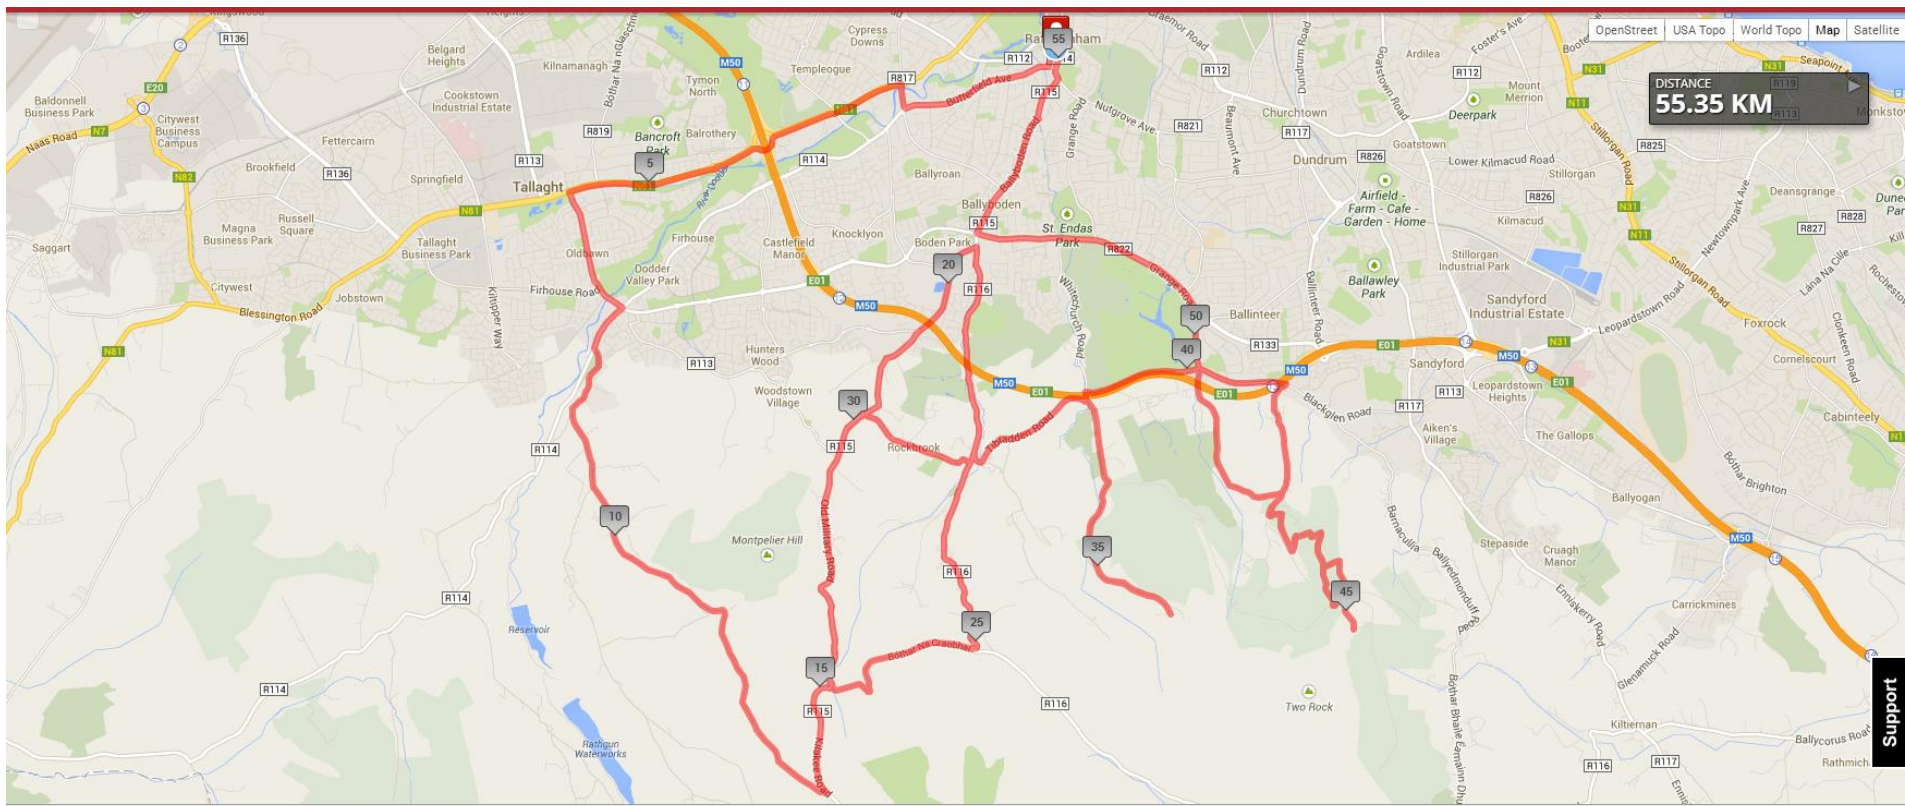

# FAST GROUP – 4 PEAKS

ion Show elevation with grades

Support

# Medium GROUP – 3 PEAKS

DISTANCE  
**49.62 KM**

Show elevation with grades